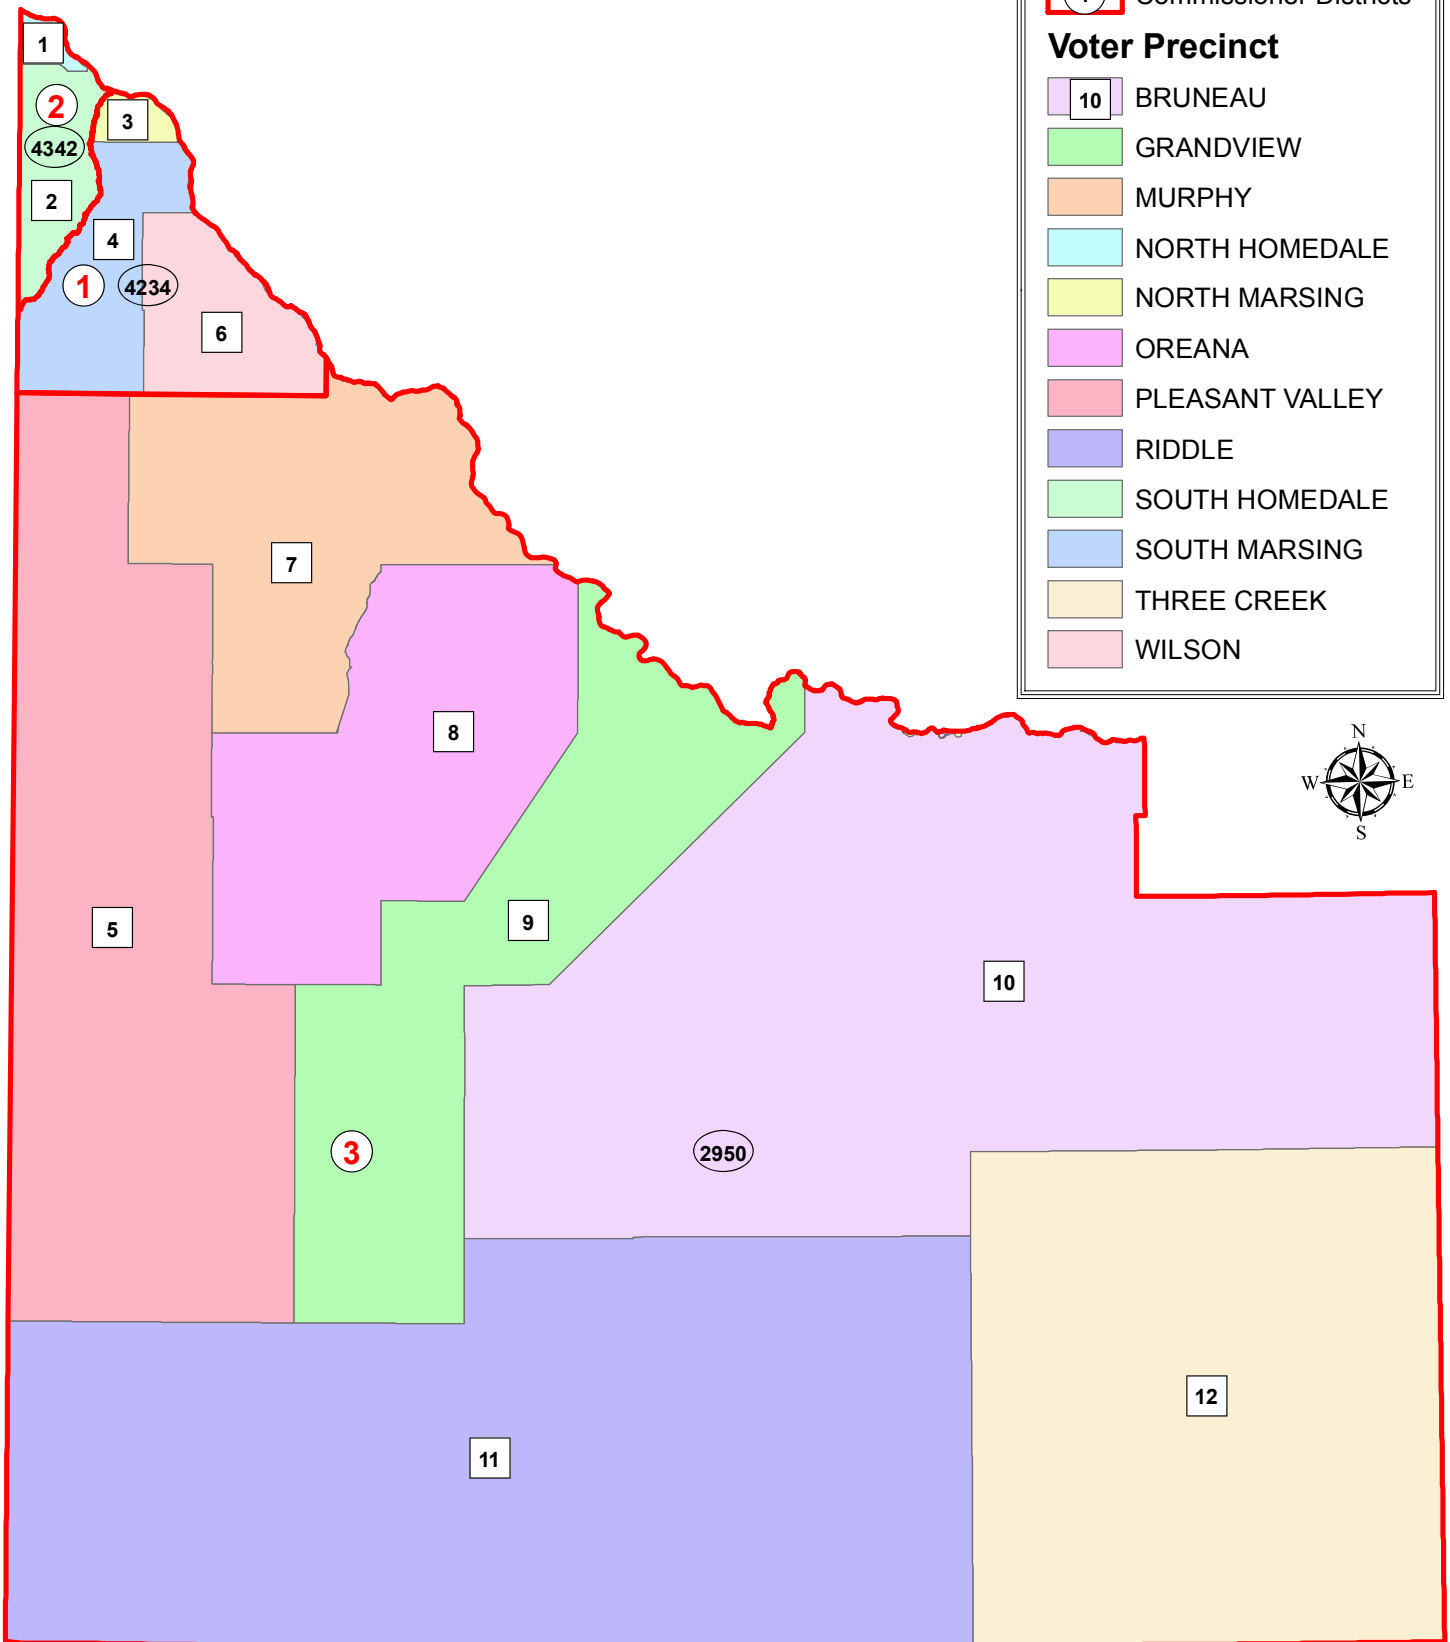

Owyhee County Commissioner Districts

Legend

1 Commissioner Districts

Voter Precinct

- 10 BRUNEAU
- GRANDVIEW
- MURPHY
- NORTH HOMEDALE
- NORTH MARSING
- OREANA
- PLEASANT VALLEY
- RIDDLE
- SOUTH HOMEDALE
- SOUTH MARSING
- THREE CREEK
- WILSON

POPULATION 2010 CENSUS

District 1	4,234
District 2	4,342
District 3	2,950